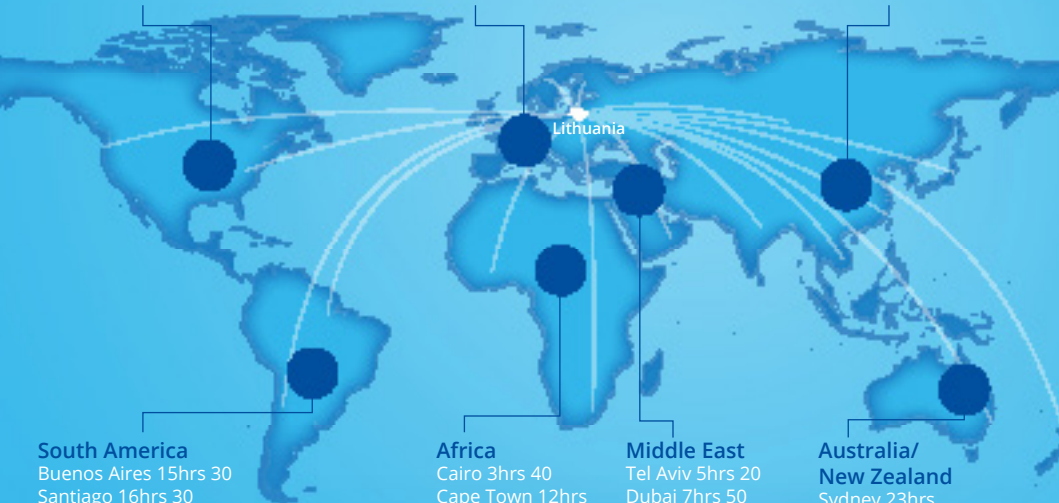

Toronto 8hrs 30
Vancouver 10hrs
Chicago 9hrs 20
Washington D.C. 9hrs
North America

Stockholm 1hr 20
Berlin 1hr 30
Madrid 4hrs
London 2hrs 30
Europe

Seoul 11hrs
Astana 5hrs
Kochi 10hrs
New Delhi 8hrs
Beijing 10hrs
Asia Pacific

South America
Buenos Aires 15hrs 30
Santiago 16hrs 30

Africa
Cairo 3hrs 40
Cape Town 12hrs
Abuja 8hrs

Middle East
Tel Aviv 5hrs 20
Dubai 7hrs 50
Beirut 4hrs

**Australia/
New Zealand**
Sydney 23hrs
Canberra 22hrs 50
Auckland 25hrs 30

Let your new home be –
Lithuanian University of Health Sciences!

25943

Academic community

6564

Students currently studying at **LSMU**

1331

International students from **76 countries**

1022

Residents in practice in LSMU Hospital **Kauno klinikos**

1284

International graduates since **1991**

269

Partner Universities around the World

Why LSMU?

- Individual approach to a student, big choice of support programmes;
- Integrity of studies, research and practice;
- Largest clinical hospital in the Baltic States;
- Multicultural student community;
- Study quality assurance system complying with EU standards for universities;
- Extensive study and placement mobility programmes, smooth credit transfer;
- Learning in small academic groups.